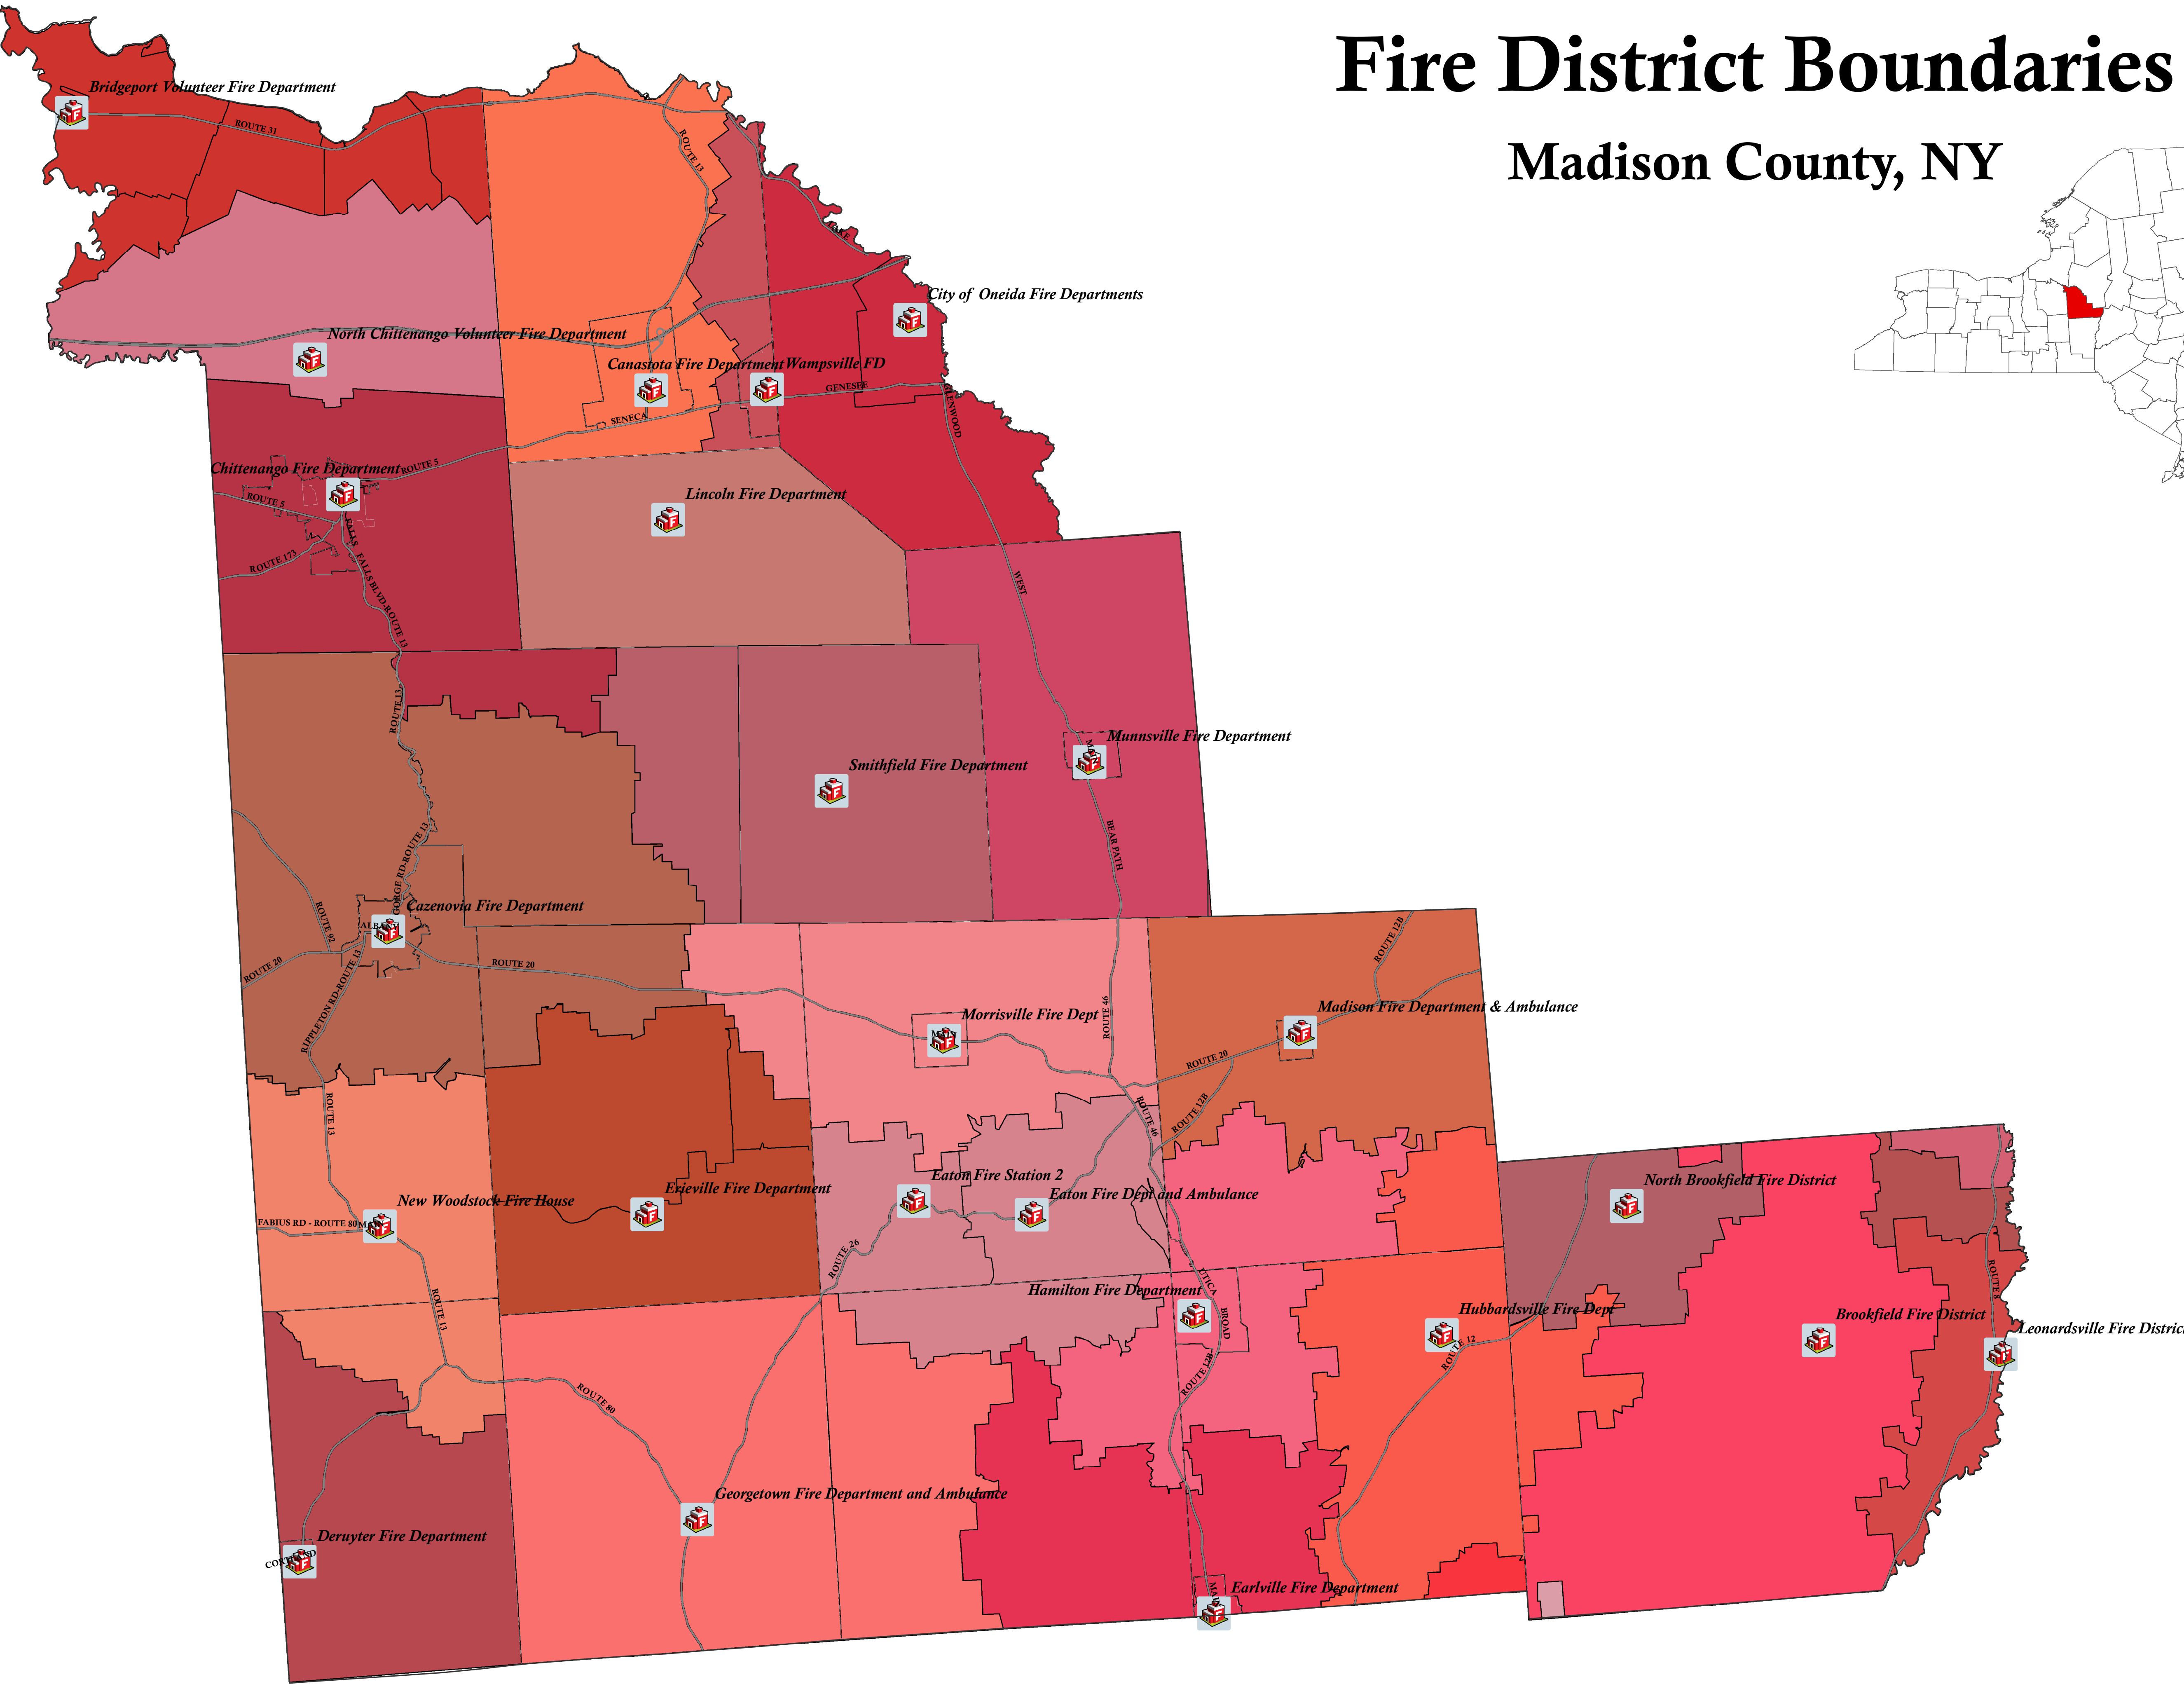

Fire District Boundaries

Madison County, NY

Last update:
29 December 2008

Prepared by:
Madison County Office of Real Property Tax Services
P. O. Box 638, Wampsville, NY 13163